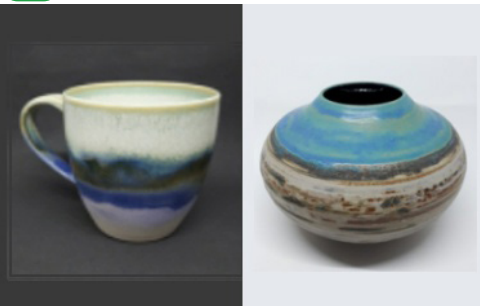

6 Keyford Artisans

Craig Eyles

Wheel thrown decorative and functional ceramics. The interaction between sea and land has been my inspiration.

07900661666
craig@craigeyles.com
www.craigeylesceramics.wordpress.com

www.facebook.com/groups/173339453879826
www.instagram.com/fromeopenarttrail
www.facebook.com/fromeopenarttrail