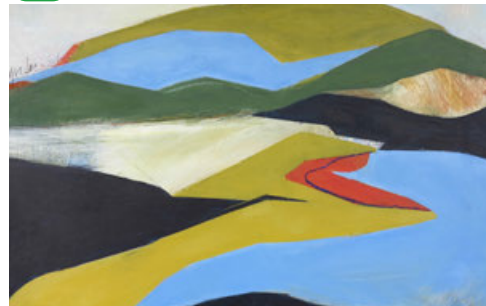

2 Artists @ St Algar's

Tonia Gunstone

A selection of abstract paintings and mixed media work inspired by an exploration into our connection to place.

07818094313
tonia.gunstone@btinternet.com
www.toniagunstone.com
www.instagram.com/toniagunstone

www.facebook.com/artistsatstalgars
www.instagram.com/fromeopenarttrail
www.facebook.com/fromeopenarttrail